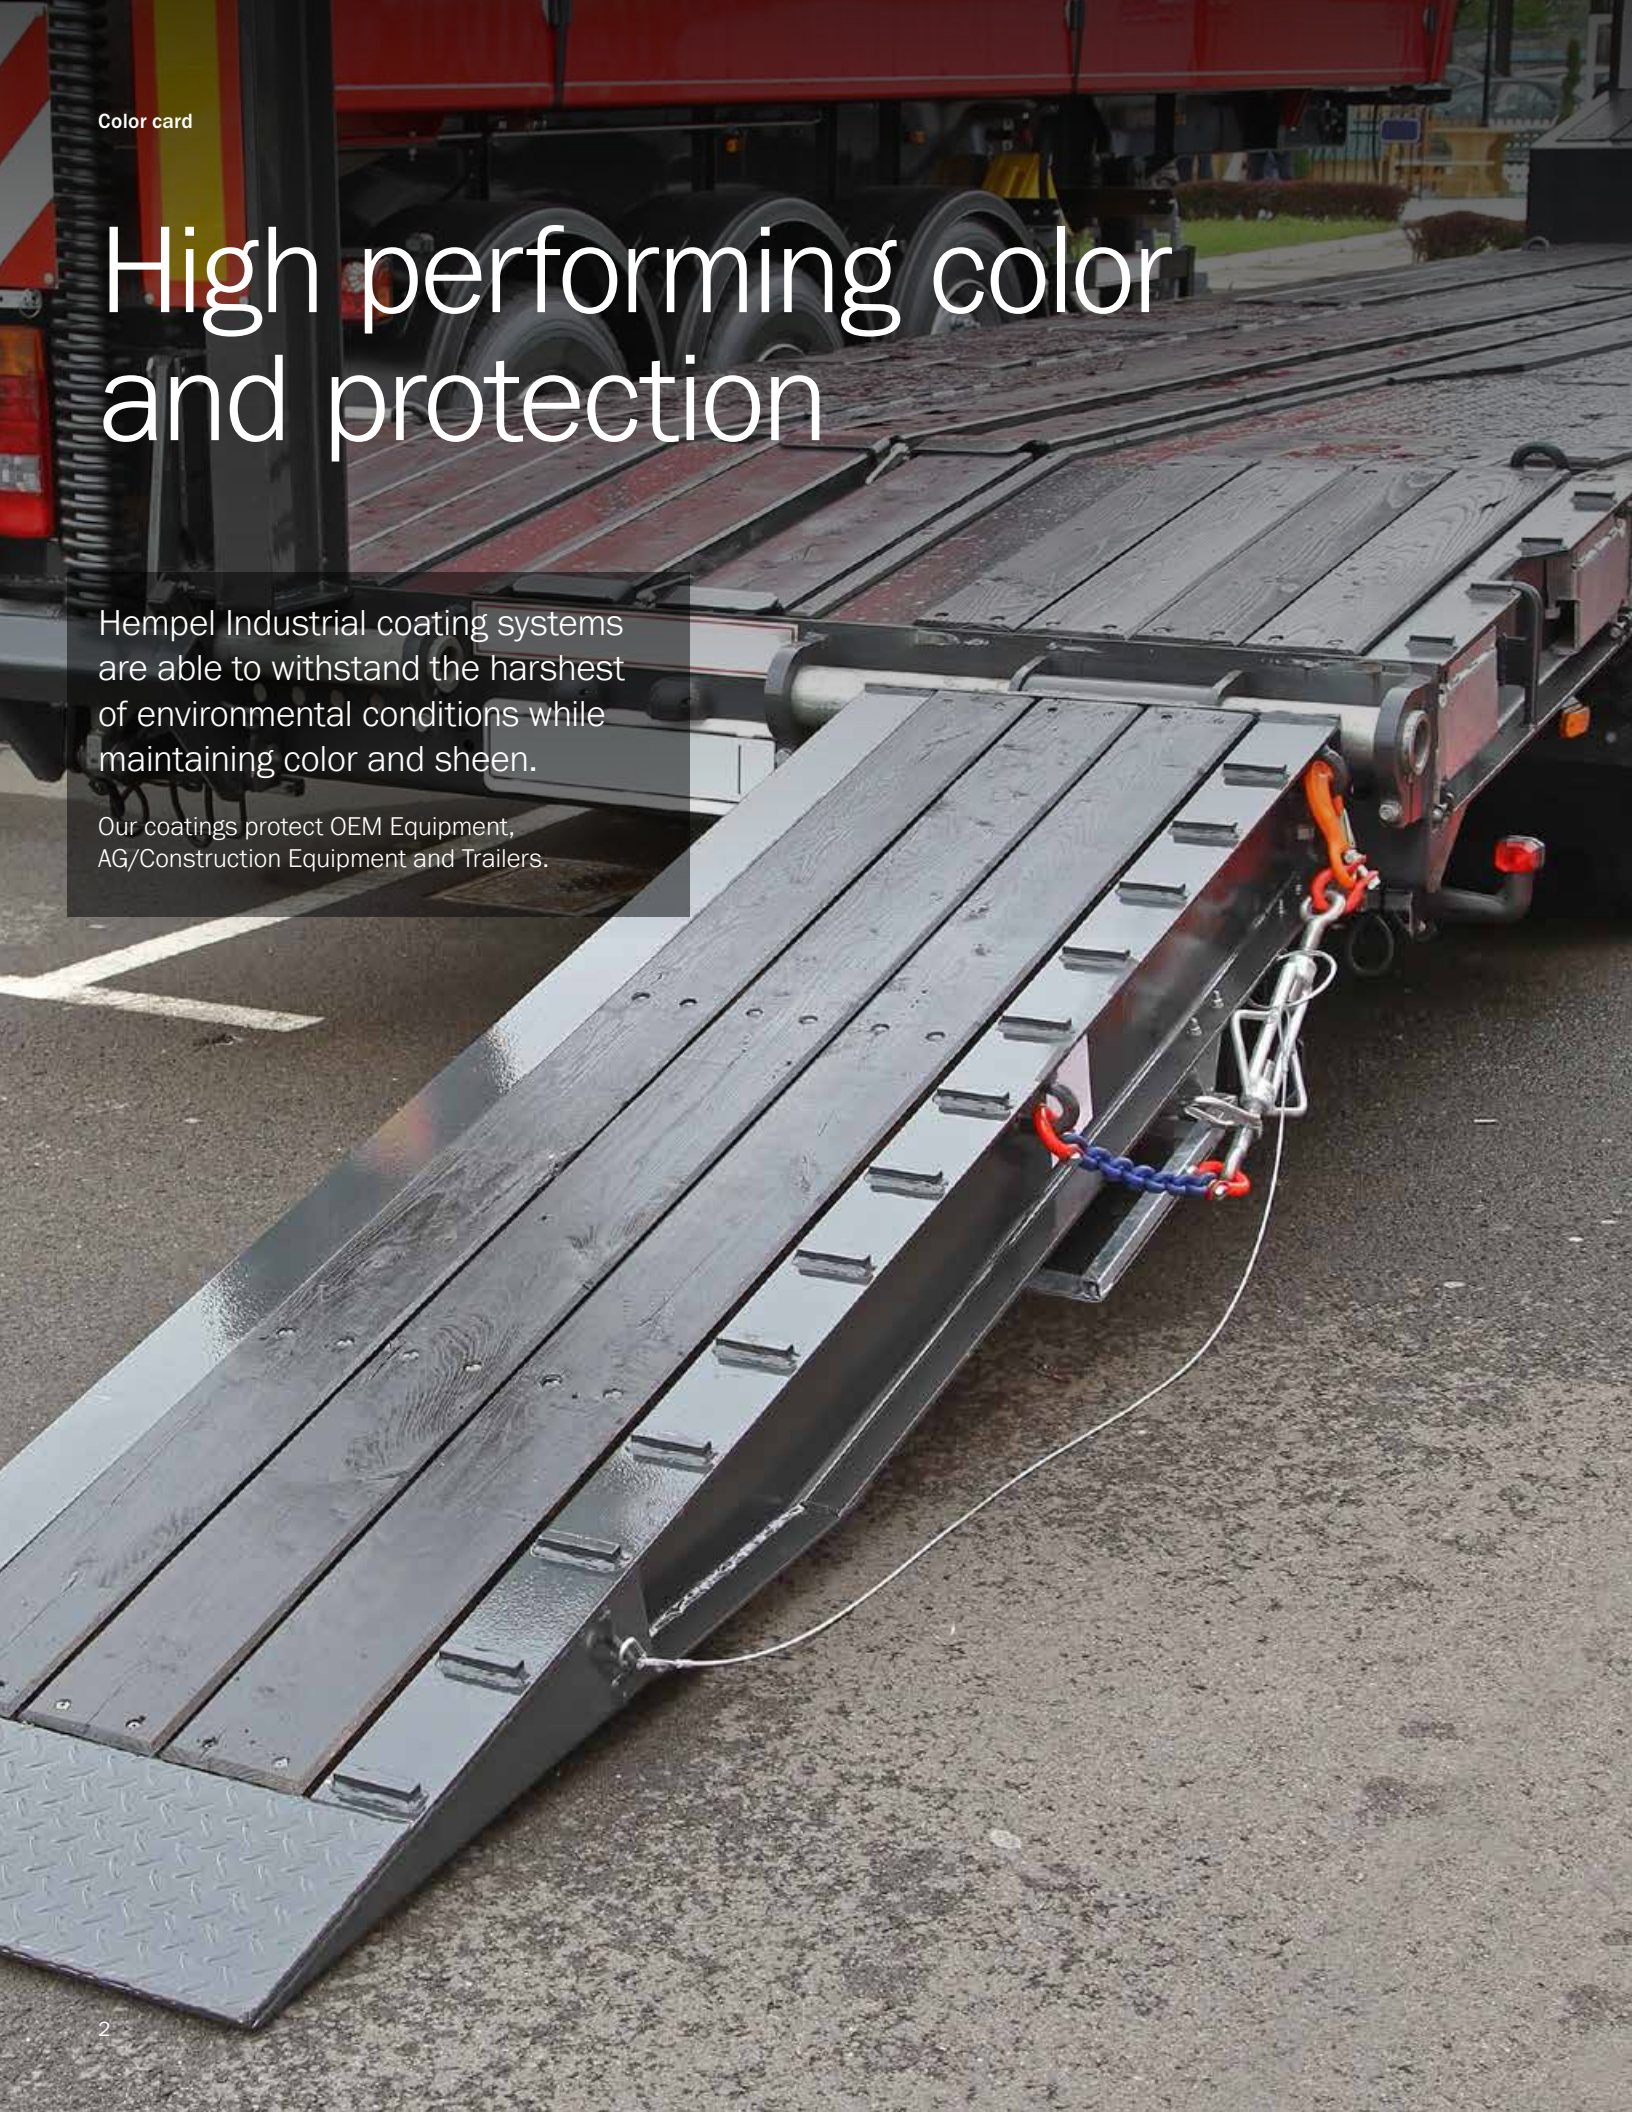

Color card

OEM Performance

High performing color and protection

Hempel Industrial coating systems are able to withstand the harshest of environmental conditions while maintaining color and sheen.

Our coatings protect OEM Equipment, AG/Construction Equipment and Trailers.